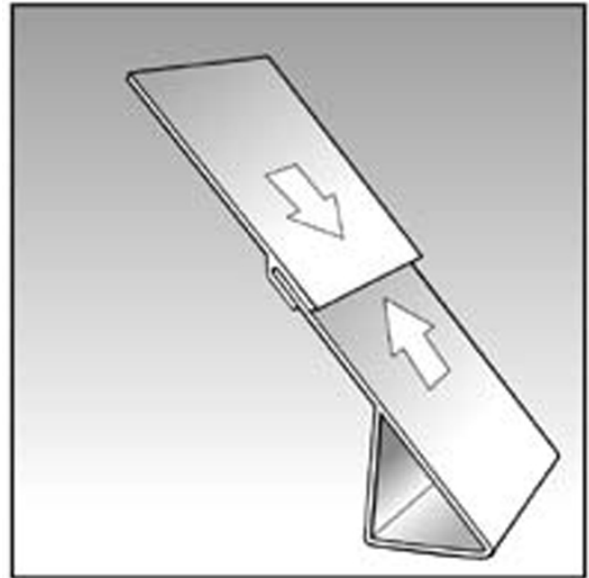

The Leg Extension increases the coverage of BIRDSLIDE® and makes it impossible for any bird to land upon any protected surface.

It is designed to fit BIRDSLIDE® like a glove. **BIRDSLIDE®** with Leg Extension can be used to deter a wide variety of architectural bird problems caused by all species of pest birds. It is well suited for low or heavy pressure activity where roosting or nesting birds are known to overpower other products.

PAINTING

BIRDSLIDE® Leg Extension is available in a standard grey or beige and can be custom painted to match any building color. To achieve a quality well camouflaged result when painting **BIRDSLIDE®** Leg Extension preparation is key. You can find more complete description of painting tips by referring to the **BIRDSLIDE®** installation guide provided with your purchase.

ADHESIVE

For best installation results, we recommend a commercial grade, weather resistant, urethane based adhesive. Please refer to your local pest control distributor company for adhesion suggestions or call technical support department for a list of suggested adhesion methods.

CUSTOM PARTS

For large commercial bird control projects **BIRDSLIDE®** Leg Extension can be pre-ordered in custom sizes and custom colors. To order additional products or parts please contact your local distributor.

BIRDSLIDE® Leg Extension coupled with BIRDSLIDE® Piece.