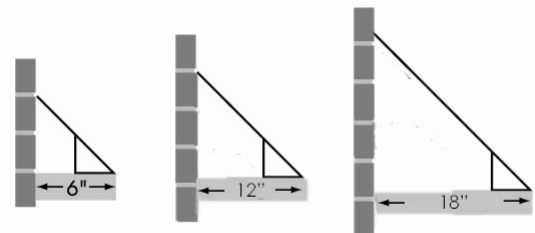

The Leg Extension increases the coverage of BIRDSLIDE® and makes it impossible for any bird to land upon any protected surface.

It is designed to fit BIRDSLIDE® like a glove. **BIRDSLIDE®** with Leg Extension can be used to deter a wide variety of architectural bird problems caused by all species of pest birds. It is well suited for low or heavy pressure activity where roosting or nesting birds are known to overpower other products.

PAINTING

BIRDSLIDE® Leg Extension is available in a standard grey or beige and can be custom painted to match any building color. To achieve a quality well camouflaged result when painting **BIRDSLIDE®** Leg Extension preparation is key. You can find more complete description of painting tips by referring to the **BIRDSLIDE®** installation guide provided with your purchase.

ADHESIVE

For best installation results, we recommend a commercial grade, weather resistant, urethane based adhesive. Please refer to your local pest control distributor company for adhesion suggestions or call technical support department for a list of suggested adhesion methods.

CUSTOM PARTS

For large commercial bird control projects **BIRDSLIDE®** Leg Extension can be pre-ordered in custom sizes and custom colors. To order additional products or parts please contact your local distributor.

BIRDSLIDE® may be used on all size ledges with leg extension